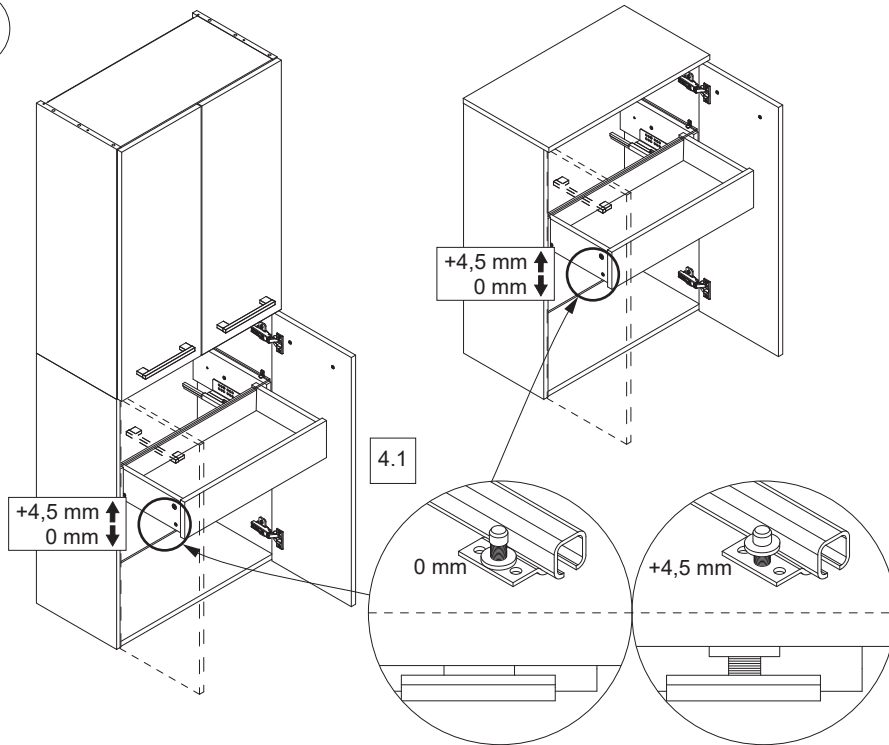

C

D

3.1

3.2

	
Ø4x27mm 4RW4.0X270	Ø8x30mm 4BD008X300
4 x	6 x

3.3

Innenschubkasten /  
Internal drawer

4

A

D

Ø3,5x20mm

4RK3.5X200

2 x

Wäschekorb /  
Laundry basket

5

A