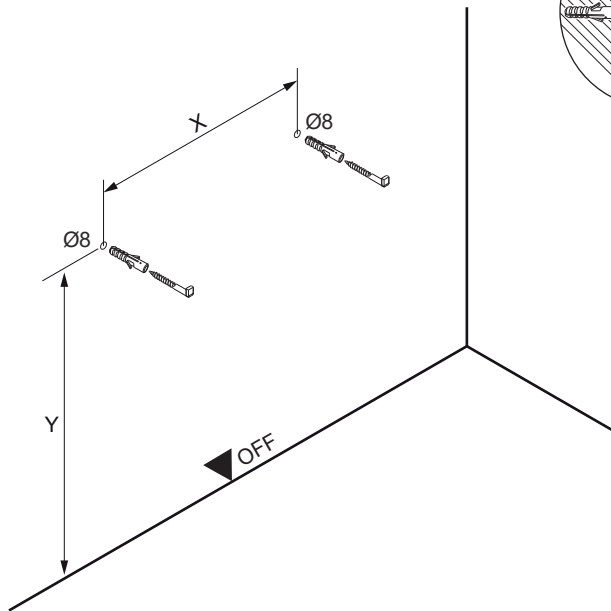

Schrank cabinet	X in mm	Y in mm
A	550	Z - 56
B	250	Z - 56
C	250	Z - 40
D	550	Z - 40

OFF = Oberkante fertiger Fußboden
Top edge of finished floor

A