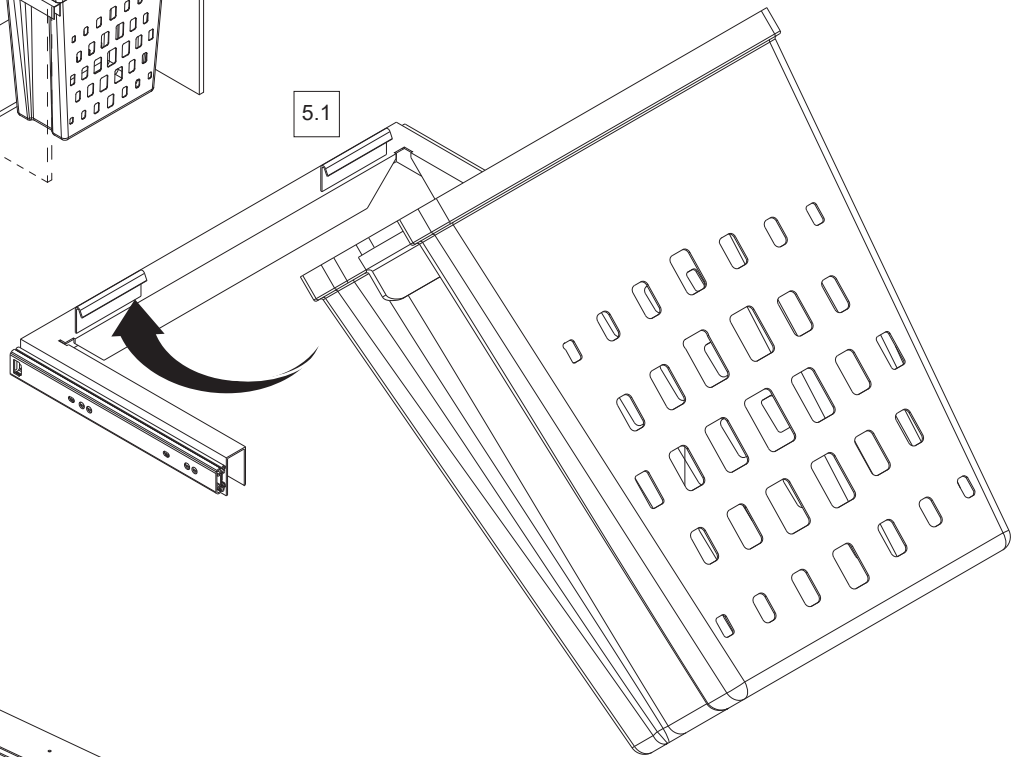

Wäschekorb /
Laundry basket

5

A

D

5.1

5.2