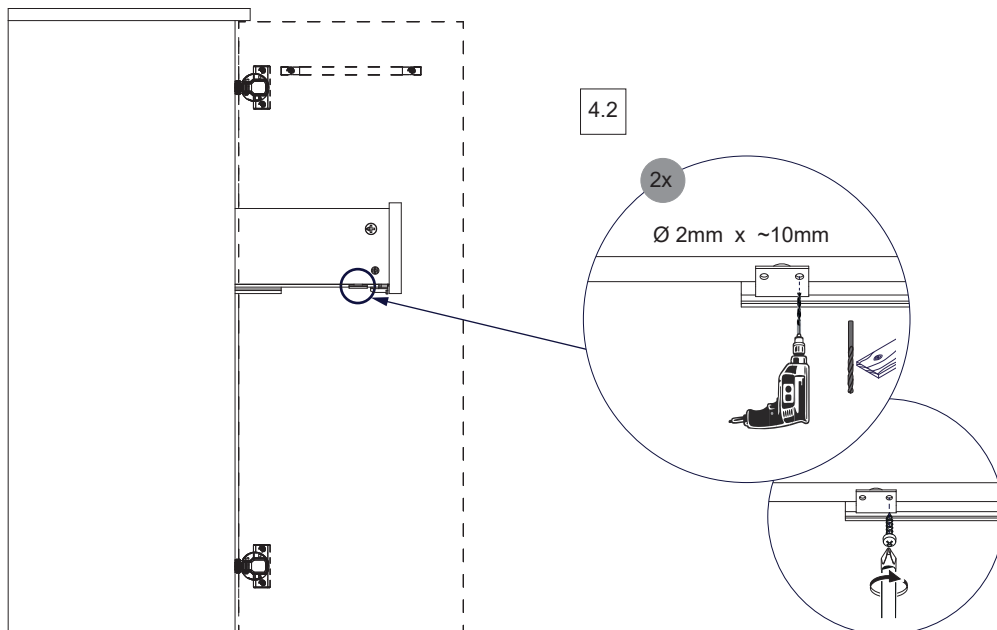

A

D

Ø3,5x20mm

4RK3.5X200

2 x

Wäschekorb /  
Laundry basket

5

A